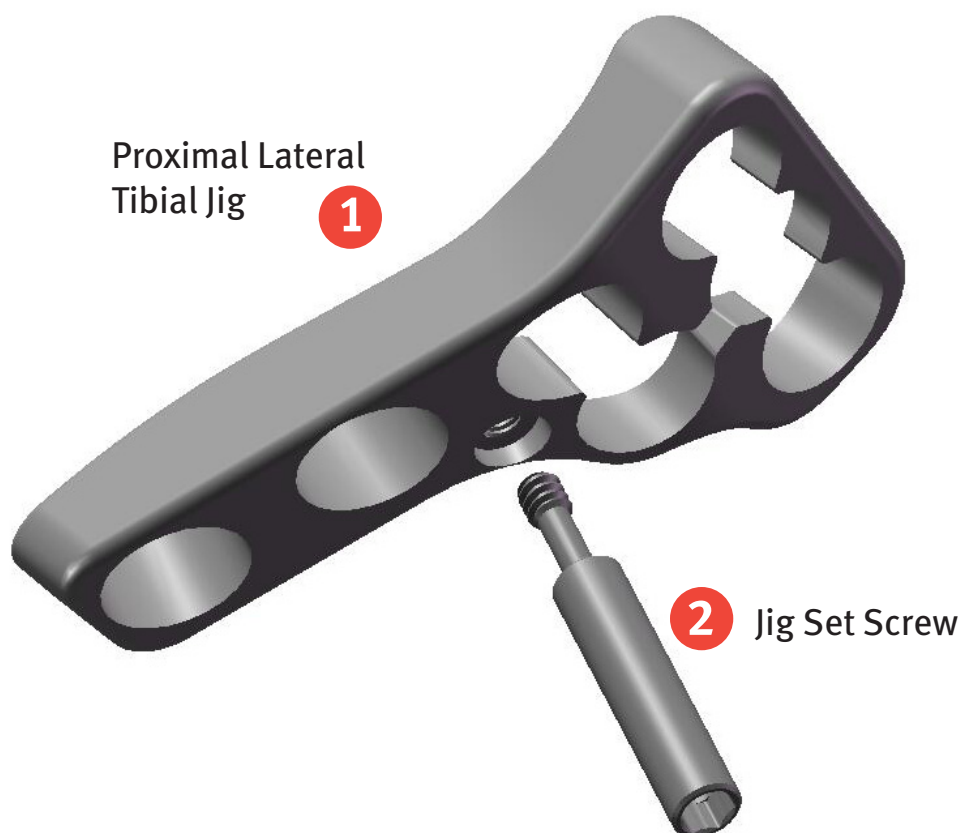

Proximal Lateral Tibial Left Jig (5.5mm)

00-2360-091-02

Assembly/Disassembly
Instructions

Proximal Lateral
Tibial Jig

1

Jig Set Screw

Disassembly Instructions for Proximal Lateral Tibial Left Jig

1. Unthread the Jig Set Screw **2** out of the Proximal Lateral Tibial Jig **1**.
2. End of disassembly.

Assembly Instructions for Proximal Lateral Tibial Left Jig

1. Orient the flat surface of the Proximal Lateral Tibial Jig **1** facing the Jig Set Screw **2** threads.
2. Thread the Jig Set Screw **2** into the Proximal Lateral Tibial Jig **1** fully until it moves freely inside the jig.
2. End of assembly.