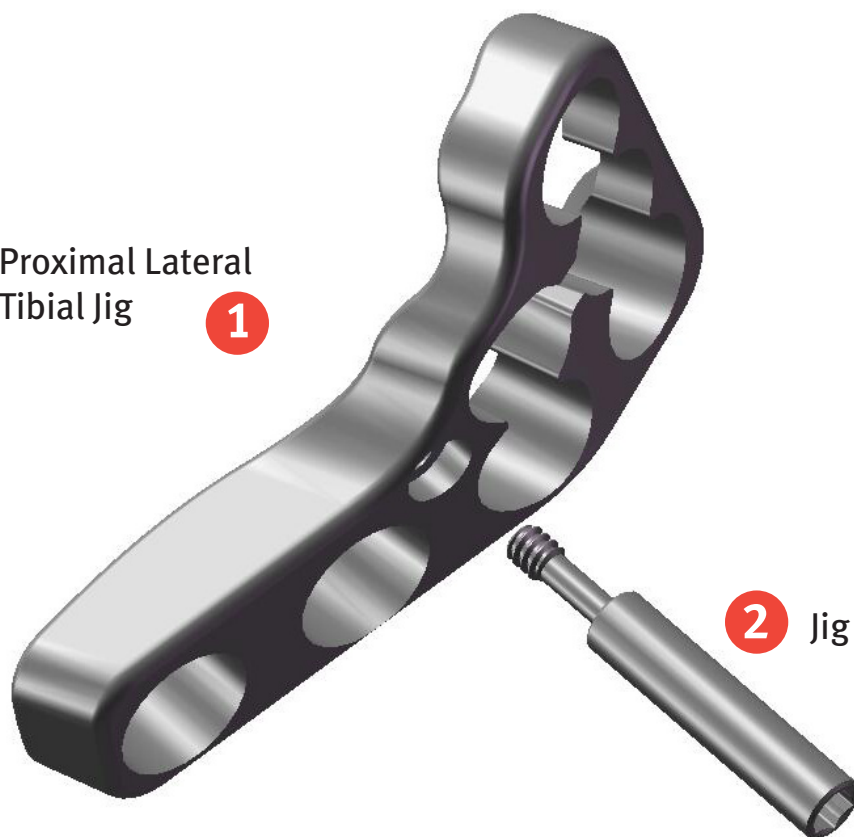

Proximal Lateral Tibial Right Jig (5.5mm)

00-2360-091-01

Assembly/Disassembly
Instructions

Proximal Lateral
Tibial Jig

1

2

Jig Set Screw

Disassembly Instructions for Proximal Lateral Tibial Right Jig

1. Unthread the Jig Set Screw **2** out of the Proximal Lateral Tibial Jig **1**.
2. End of disassembly.

Assembly Instructions for Proximal Lateral Tibial Right Jig

1. Orient the flat surface of the Proximal Lateral Tibial Jig **1** facing the Jig Set Screw **2** threads.
2. Thread the Jig Set Screw **2** into the Proximal Lateral Tibial Jig **1** fully until it moves freely inside the jig.
2. End of assembly.