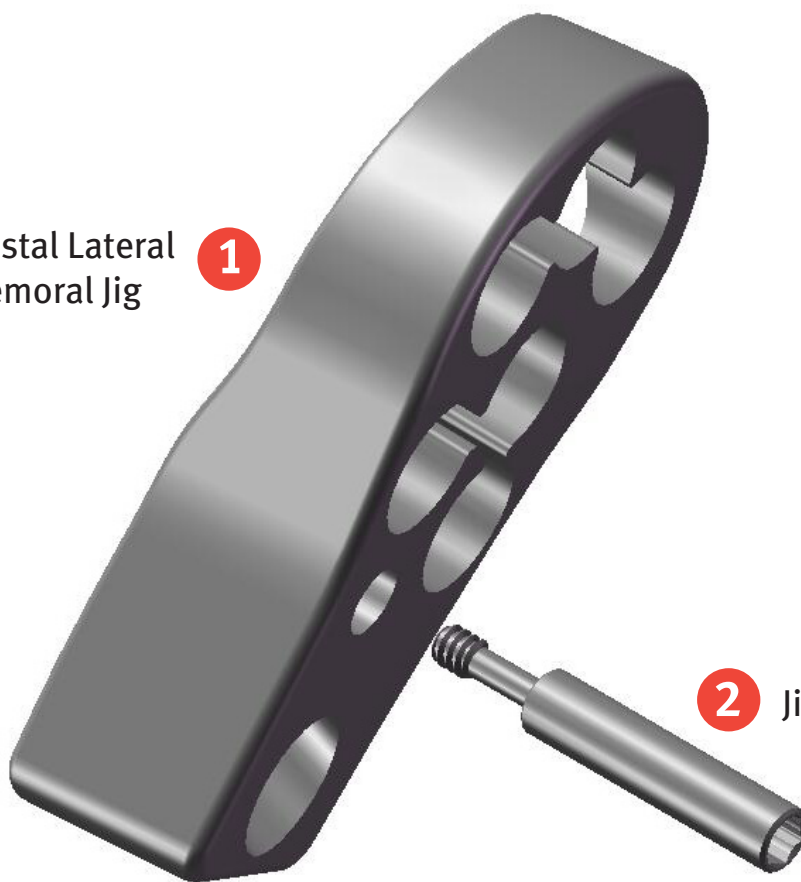

Distal Lateral Femoral Right Jig 00-2360-090-01

Assembly/Disassembly
Instructions

Distal Lateral
Femoral Jig

1

2

Jig Set Screw

Disassembly Instructions for Distal Lateral Femoral Right Jig

1. Unthread the Jig Set Screw **2** out of the Distal Lateral Femoral Jig **1**.
2. End of disassembly.

Assembly Instructions for Distal Lateral Femoral Right Jig

1. Orient the flat surface of the Distal Lateral Femoral Jig **1** facing the Jig Set Screw **2** threads.
2. Thread the Jig Set Screw **2** into the Distal Lateral Femoral Jig **1** fully until it moves freely inside the Jig.
2. End of assembly.